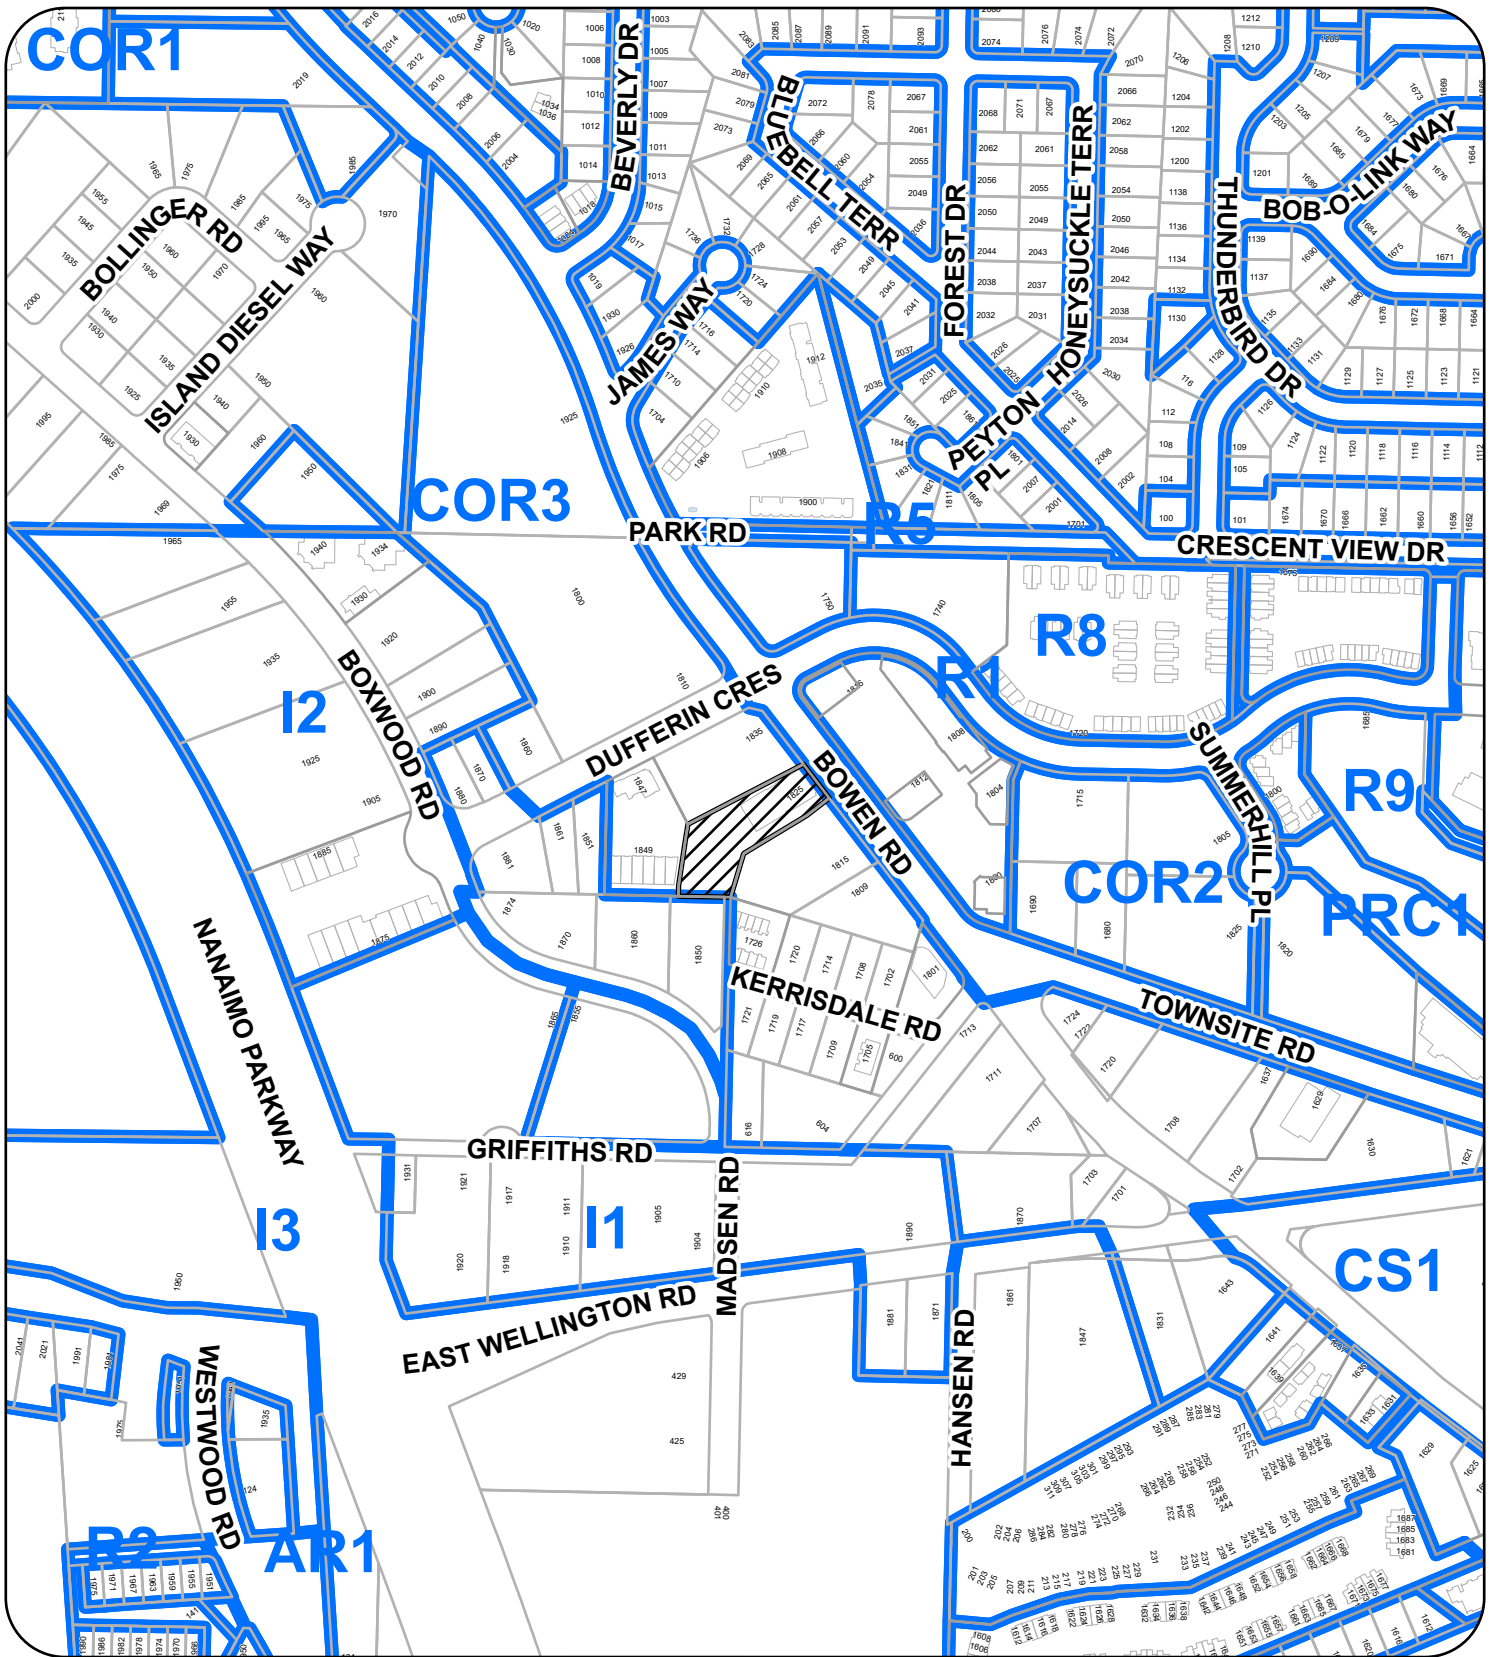

# SUBJECT PROPERTY MAP

 1825 BOWEN ROAD